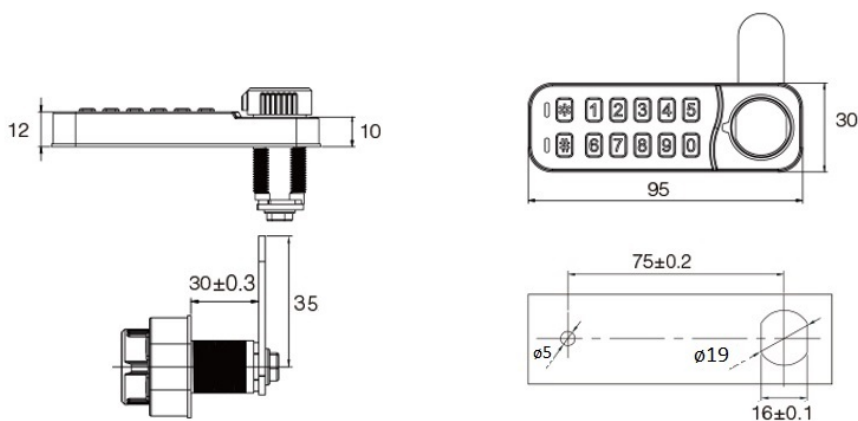

PRODUCT SHEET

Description:

Elec. Combi. Cam Lock, "VIC", $\varnothing 19 \times 30 \text{mm}$, Horizontal, LH, White All Zamak, Public/Private, W/Master Key System #07, 3 Level, Management, W/Auto-timer Function, IP65 Rating, Powered by, CR2450 Button Battery, 30.000 Cycles, CE, REACH and Rohs, Certified

Item number:

14.60.436-0

Units	Box	Carton	HS Code	Barcode
Pcs.	1	49	8301300000	 5704866509305

Horizontal

SISO A/S

Mileparken 11
DK-2740 Skovlunde
Denmark
VAT: DK 24786013

Phone +45 45 830 900

www.siso.dk
siso@siso.dk