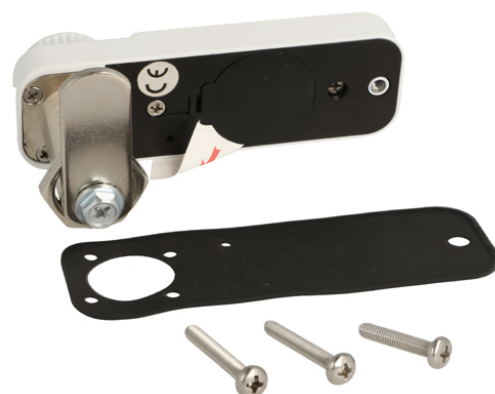

PRODUCT SHEET

Description:

Elec. Combi. Cam Lock, "VIC", $\varnothing 19 \times 30 \text{mm}$, Horizontal, LH, White All Zamak, Public/Private, W/Master Key System #07, 3 Level, Management, W/Auto-timer Function, IP65 Rating, Powered by, CR2450 Button Battery, 30.000 Cycles, CE, REACH and Rohs, Certified

Item number:

14.60.436-0

Units	Box	Carton	HS Code	Barcode
Pcs.	1	49	8301300000	 5704866509305

Horizontal

SISO A/S

Mileparken 11
DK-2740 Skovlunde
Denmark
VAT: DK 24786013

Phone +45 45 830 900

www.siso.dk
siso@siso.dk

Danske Bank
Nytorv Branch
Copenhagen
SWIFT: DABADKKK

Account no.
4180 3112 112936
IBAN Account
DK7230003112112936